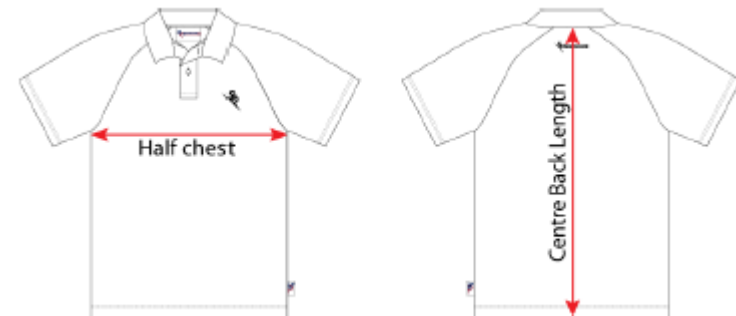

SPORTSWEAR QLD
CITY DISTRICT SCHOOL SPORT

Student Polo – Raglan Sleeve

Size Range – Child C10 – C14; Adult XS – XL

| SIZE | C10 | C12 | C14 | XS | S | M | L | XL |
|---------------------------|-------------|-------------|-------------|-------------|-------------|-------------|-------------|-------------|
| ½ CHEST | 43.0 | 46.0 | 49.0 | 51.0 | 53.5 | 56.0 | 58.5 | 61.0 |
| CENTRE BACK LENGTH | 57.0 | 61.0 | 65.0 | 67.5 | 70.0 | 72.5 | 75.0 | 77.5 |

*Above Measurements are garment measurements, to be used as a guide only

**NOTE: Image for illustration purposed only. Not to scale.